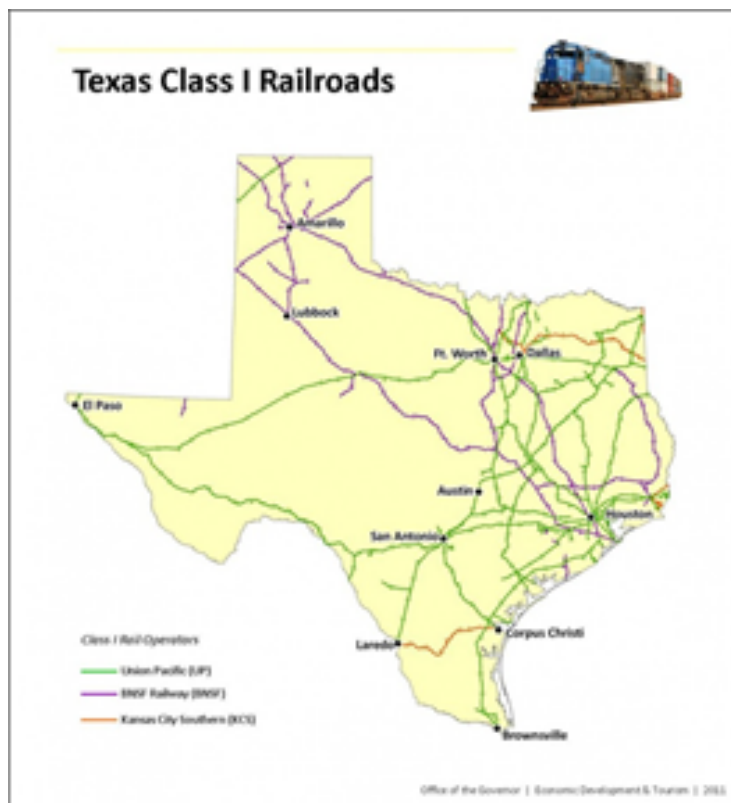

114 W. Cameron Avenue
Rockdale, TX 76567
Fax: (512) 446-2320
Phone: (512) 446-2111
info@rockdalemdd.org

Transportation

By lindawyatt

Published: 02/22/2013 - 1:13pm

Highway and Rail

- Rockdale is located at the intersection of US 79/US 77. US 79 is a major east/west route connecting Interstate 35 to Interstate 45.
- Rockdale and portions of Central Texas are served by the Central Texas HOP Transportation System.
- There are multiple 3PL's exist within a 50 miles radius of Rockdale.
- Multiple 3rd Party Distributers exist within a 50 mile radius of Rockdale.
- Rockdale and Central TX are served by two Class 1 Railroads, UP and BNSF

Airports

Rockdale is home to the H.H. Coffield Regional Airport. The city's municipally owned airport, is located on Highway 77, minutes from Rockdale. The airport has a 3,084-foot runway, hangars and a lounge for transient pilots. The airport runway and parking apron recently underwent paving improvements. The City of Rockdale is receptive to property lease arrangements for pilots who wish to construct their own hangar at the airport.

- Rockdale is located 50 miles from Austin-Bergstrom International Airport.
- [H.H. Coffield Regional Airport Info](#)
- [H.H. Coffield Regional Airport Layout](#)

Sea Ports

- Rockdale is located 136 miles from the Houston Ship Channel and 230 miles from the Port of Corpus Christi.